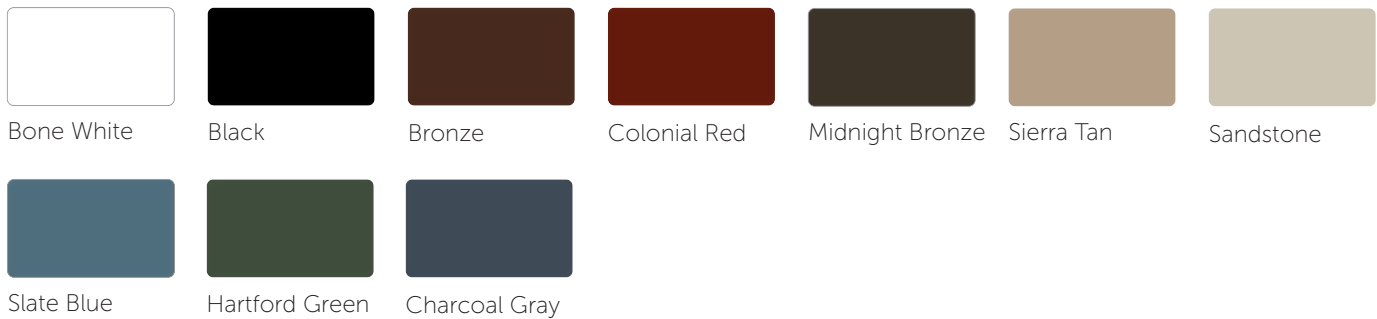

Wieland Metal Services

Painted Aluminum

Mill Finish & Tread

Note: Colors shown are representative of Wieland's color options but are not exact matches. Colors and availability are subject to change without notice.

Architectural | Galvalume Steel

Architectural | Copper

Note: Colors shown are representative of Wieland's color options but are not exact matches. Colors and availability are subject to change without notice.