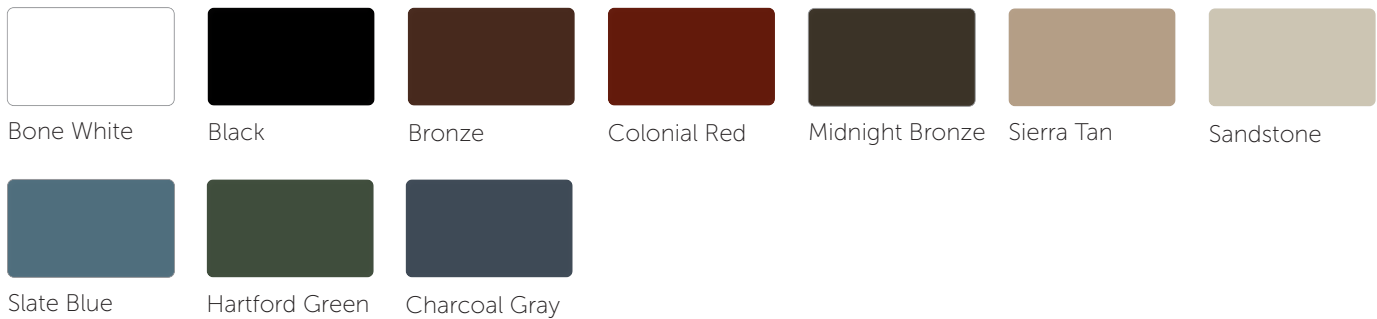

Wieland Metal Services

Painted Aluminum

Ultra-White	Truck Trailer White	White Stucco	Citgo White	Matte White	Gloss (Polar) White	Crystal White
Eggshell	Sandstone	Ivory	Yellow	Caution Yellow	Mocha Tan	Exxon Sandstone
Pepsi Blue	Chevron Blue	Sunoco Blue	Heron Blue	Ivy Green	BP Green	Extreme Green
Bright Orange	Construction Orange	Exxon Red	Hunter Red	Burgundy	Mansard Brown	Autumn Brown
Dark Gray	Shell Gray	Charcoal Gray	Matte Black	Gloss Black	Medium Bronze	Dark Bronze
Light Pewter	Silver Metallic	Medium Gray	Citgo Silver	Light Gray		

Mill Finish & Tread

Mill	Mill Stucco	Tread Brite	Black Tread Brite

Note: Colors shown are representative of Wieland's color options but are not exact matches. Colors and availability are subject to change without notice.

Architectural | Galvalume Steel

Architectural | Copper

Note: Colors shown are representative of Wieland's color options but are not exact matches. Colors and availability are subject to change without notice.